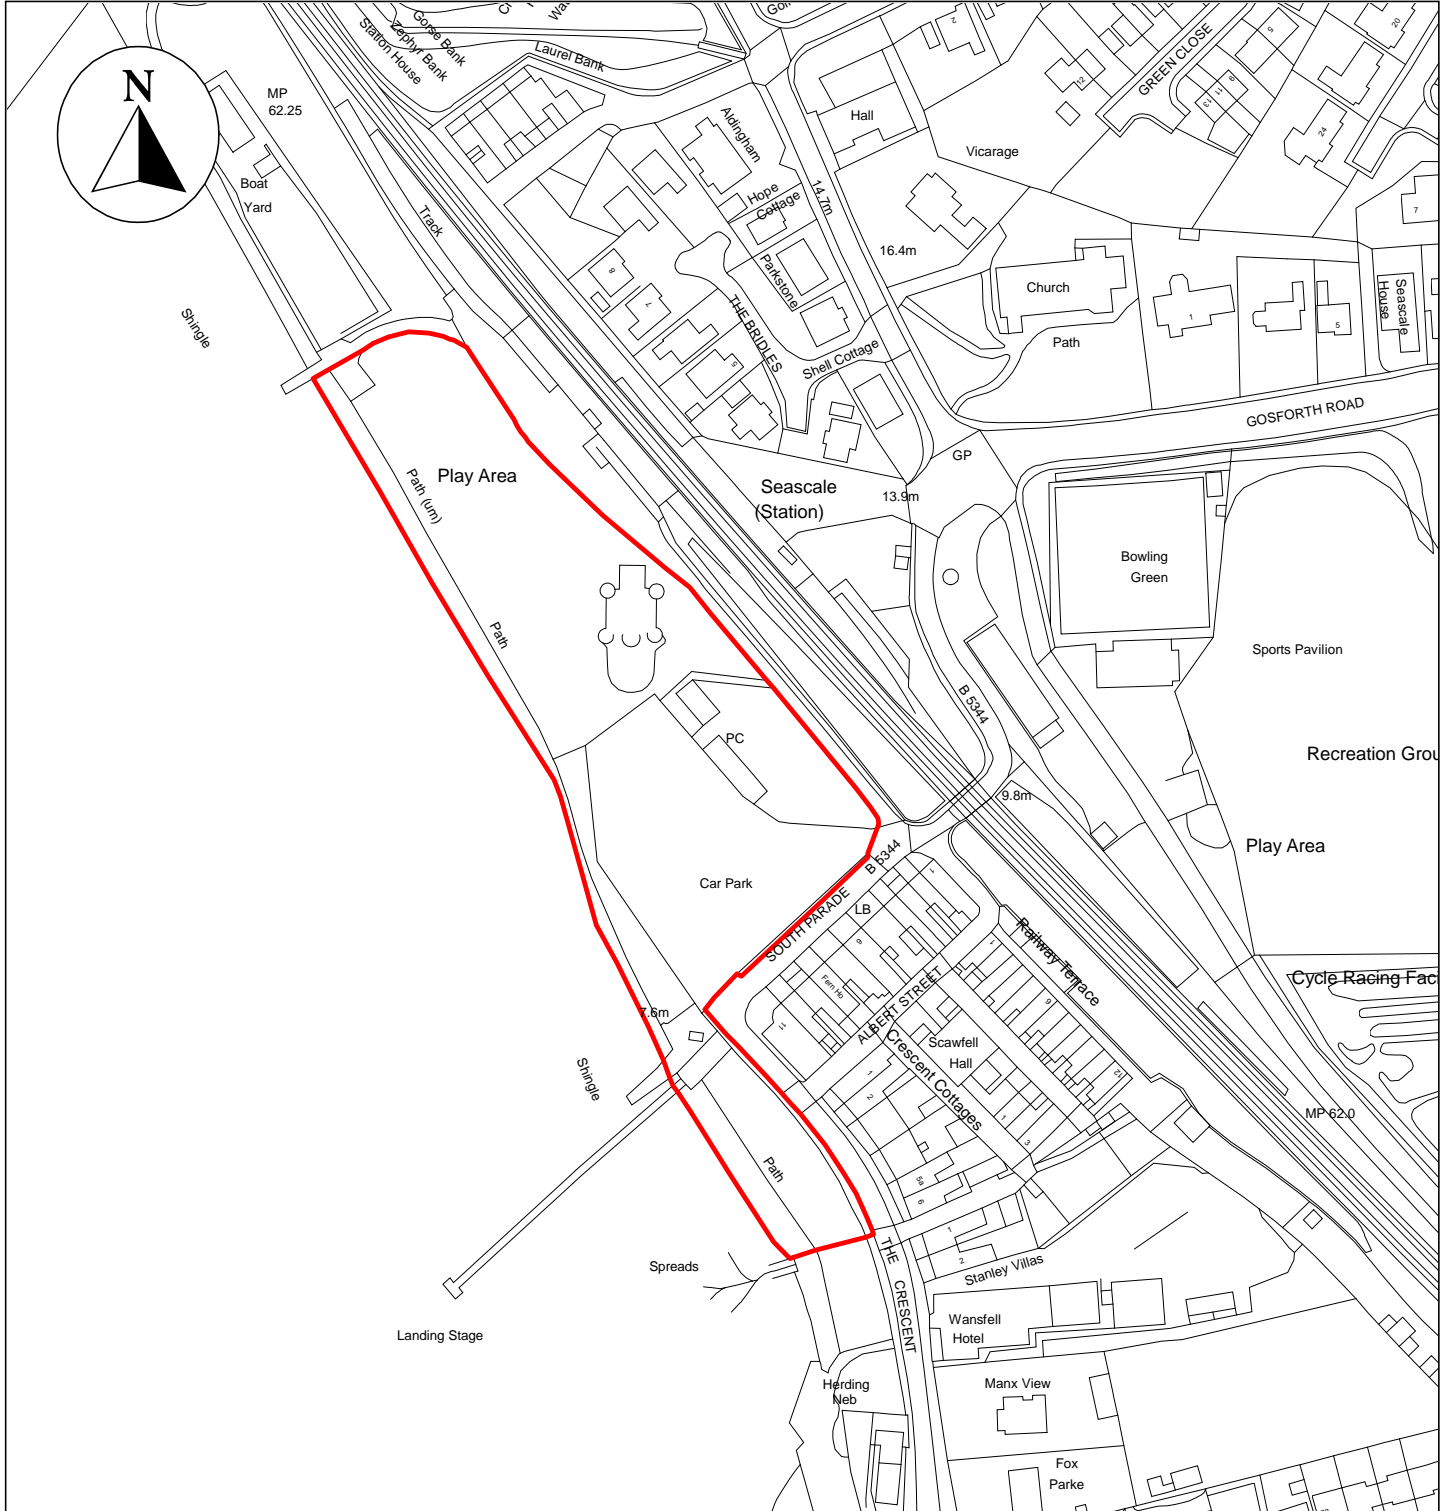

# Public Space Protection Order Cumberland Council 2024

ANTI-SOCIAL BEHAVIOUR CRIME AND  
POLICING ACT 2014

**Land at Seascale, CA20 1PZ**

Neighbourhoods  
Education and Enforcement  
Allerdale House  
Workington  
CA14 3YJ

Scale: 1 : 2,000  
Date: February 2024

©crown copyright database rights 2024  
ordnance survey AC0000861732